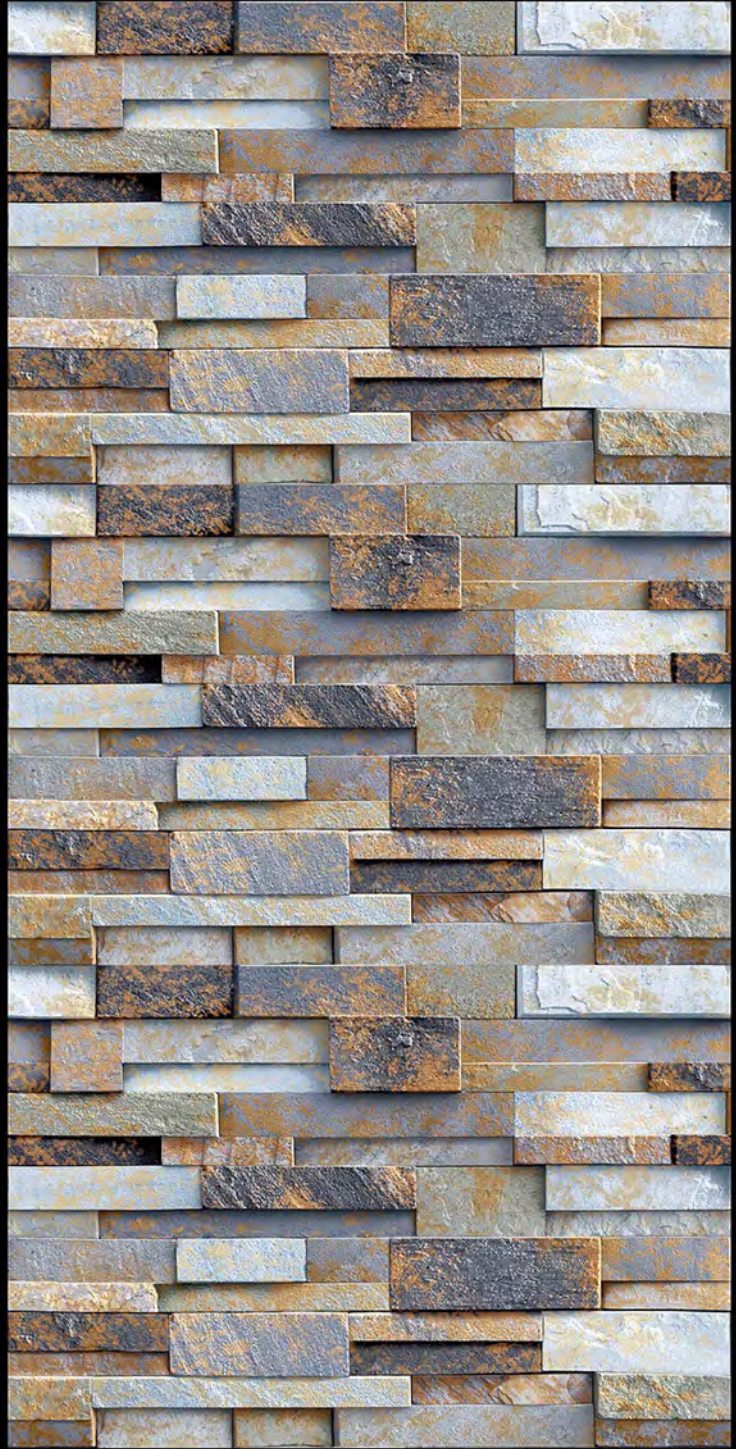

High Depth
Elevation

300x450mm

RADLEY - 03

HIGH-DEEP
PUNCH

DURABLE
BODY

NATURAL
LOOK