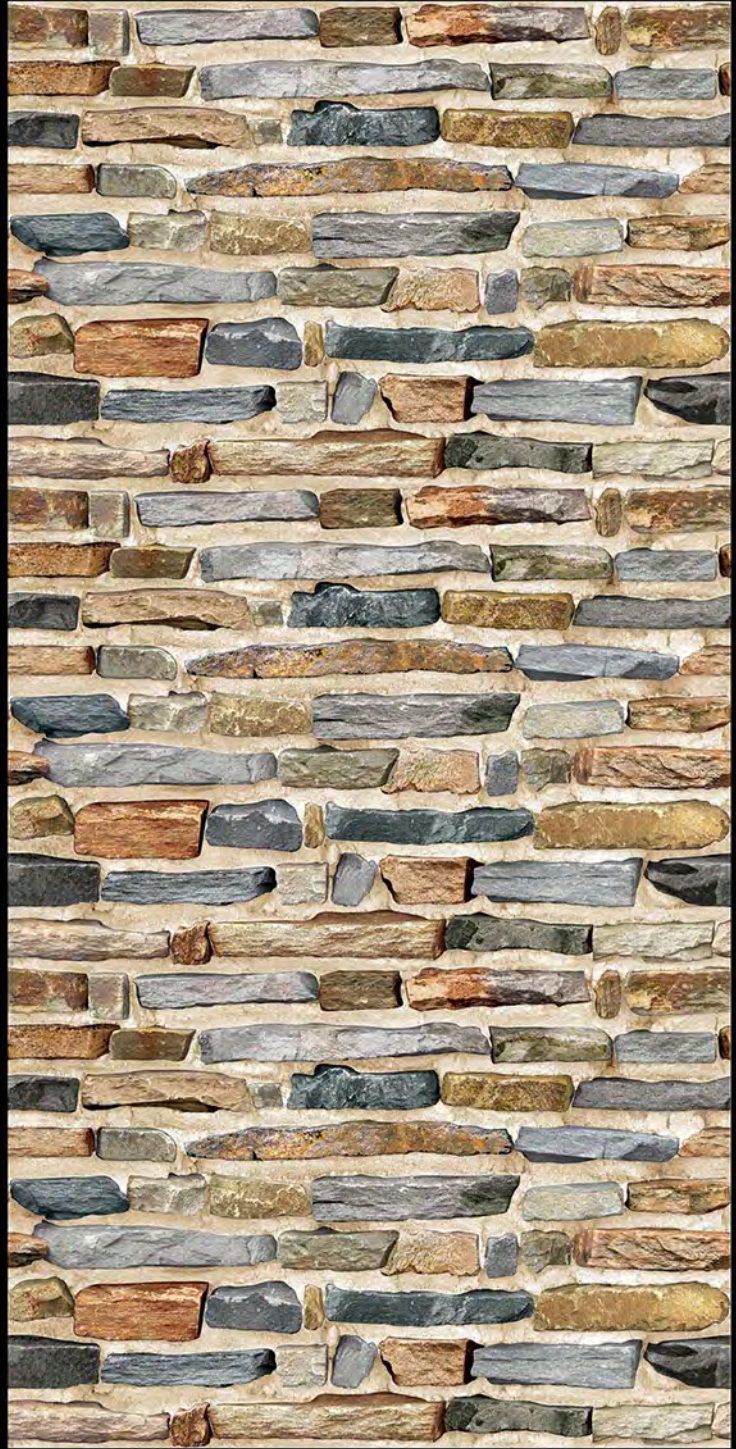

HIGH-DEEP  
PUNCH

DURABLE  
BODY

NATURAL  
LOOK

High Depth  
Elevation

300x450mm

THOMAS - 04

HIGH-DEEP  
PUNCH

DURABLE  
BODY