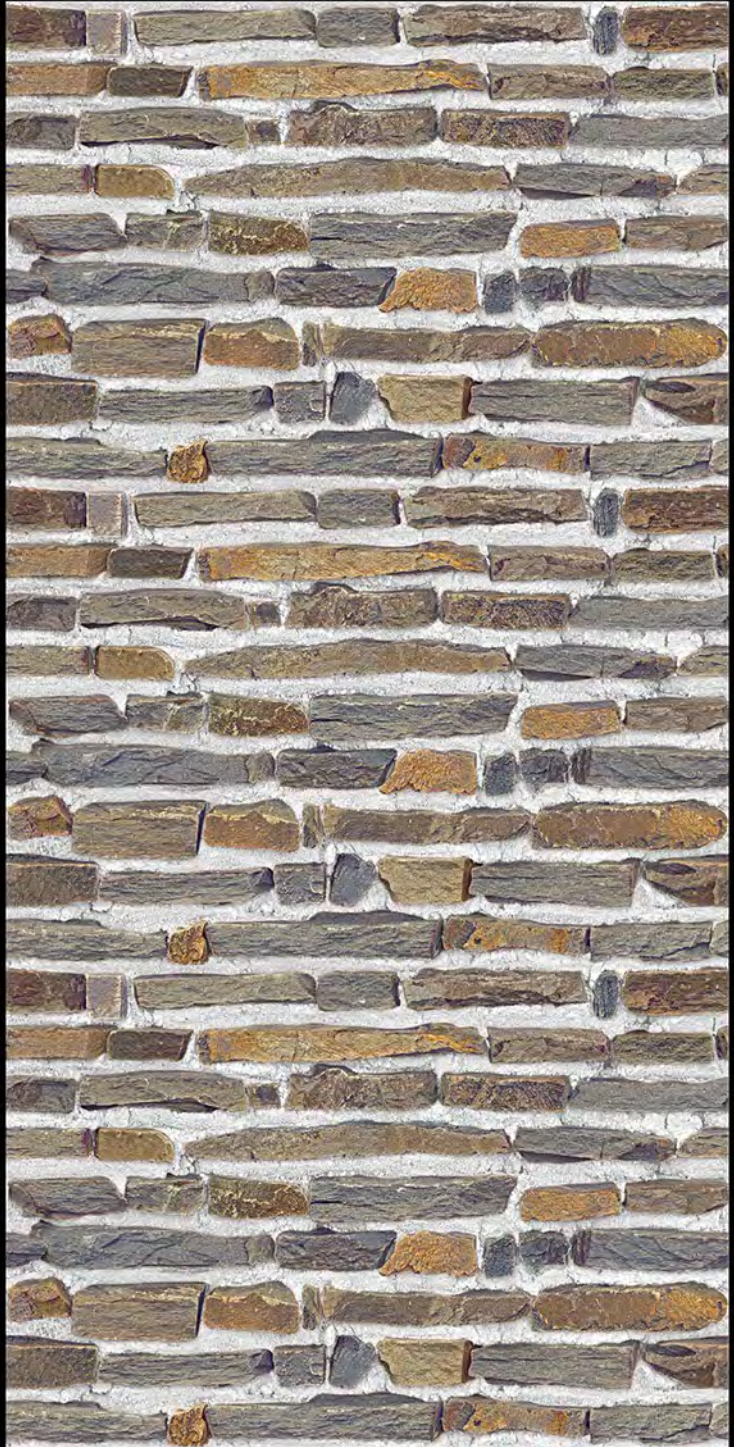

HIGH-DEEP  
PUNCH

DURABLE  
BODY

NATURAL  
LOOK

High Depth  
Elevation

300x450mm

THOMAS - 08

HIGH-DEEP  
PUNCH

DURABLE  
BODY