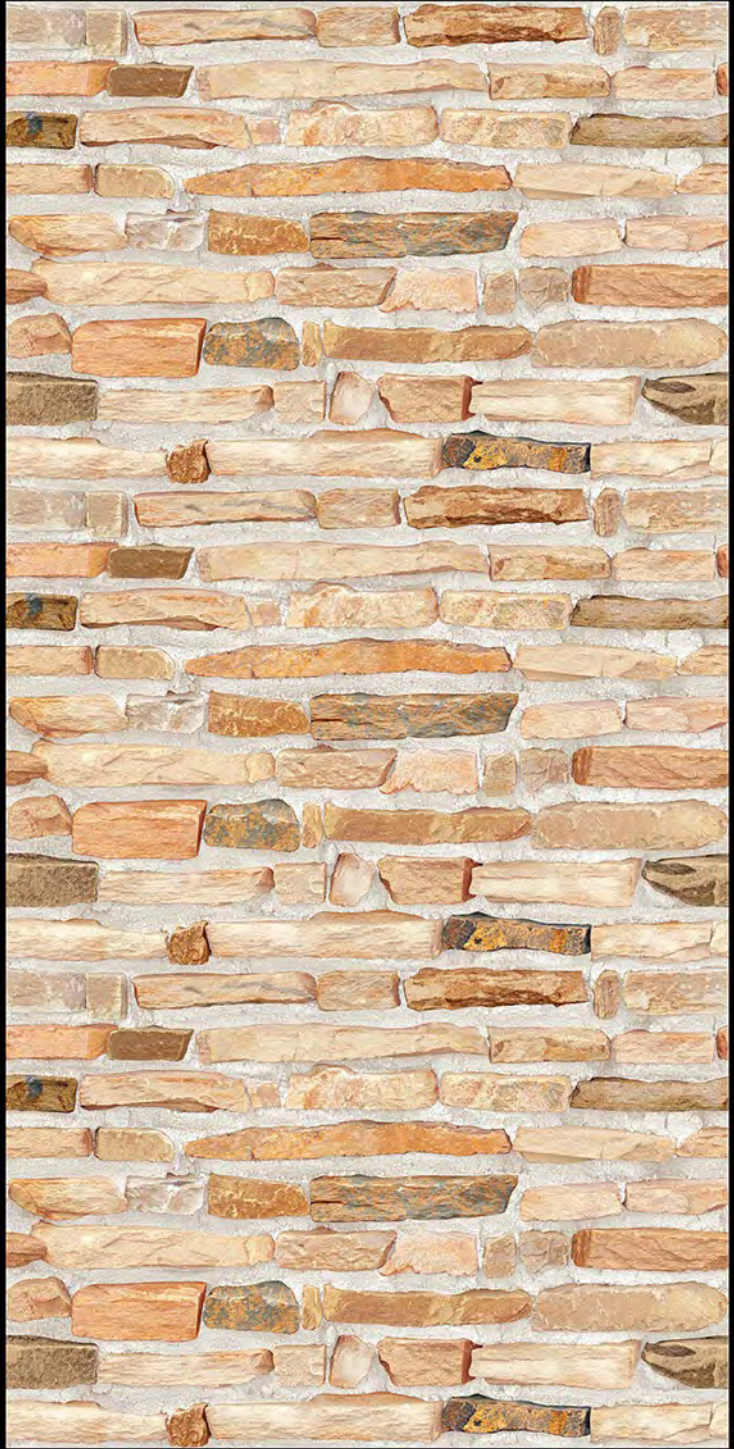

High Depth
Elevation

300x450mm

THOMAS - 03

HIGH-DEEP
PUNCH

DURABLE
BODY

NATURAL
LOOK